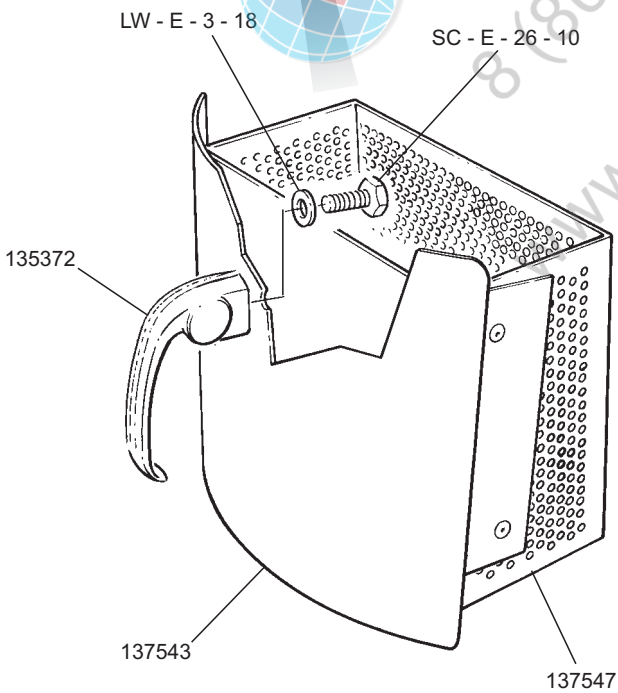

CONTENTS

	Page
Hopper & Base.....	2
Door Assembly.....	3
Disc & Drive Shaft.....	4
Motor.....	5
Hose, Peel Trap & Starter.....	6
Starter.....	7

PLATON SERVICE
8 (800) 500-34-47
www.platonservice.com

DOOR ASSEMBLY.....142062
INCLUDES ITEMS MARKED*

56051	BRISTLE
55531 + SU - E - 9 - 2	SPLIT TOP DISC
51188	STANDARD

51293	STD
55445	SPLIT TOP
56378	BRISTLE

VERTICAL SHAFT ASSEMBLY.....142063
INCLUDES ITEMS MARKED*

SEE PAGE 7

NOTE:
WHEN REPLACING STARTERS ON NVR PEELERS PRIOR TO
SER NO 97_____ USE STARTER PART NUMBER
00-738798 + MOUNTING BRACKET 00-738801