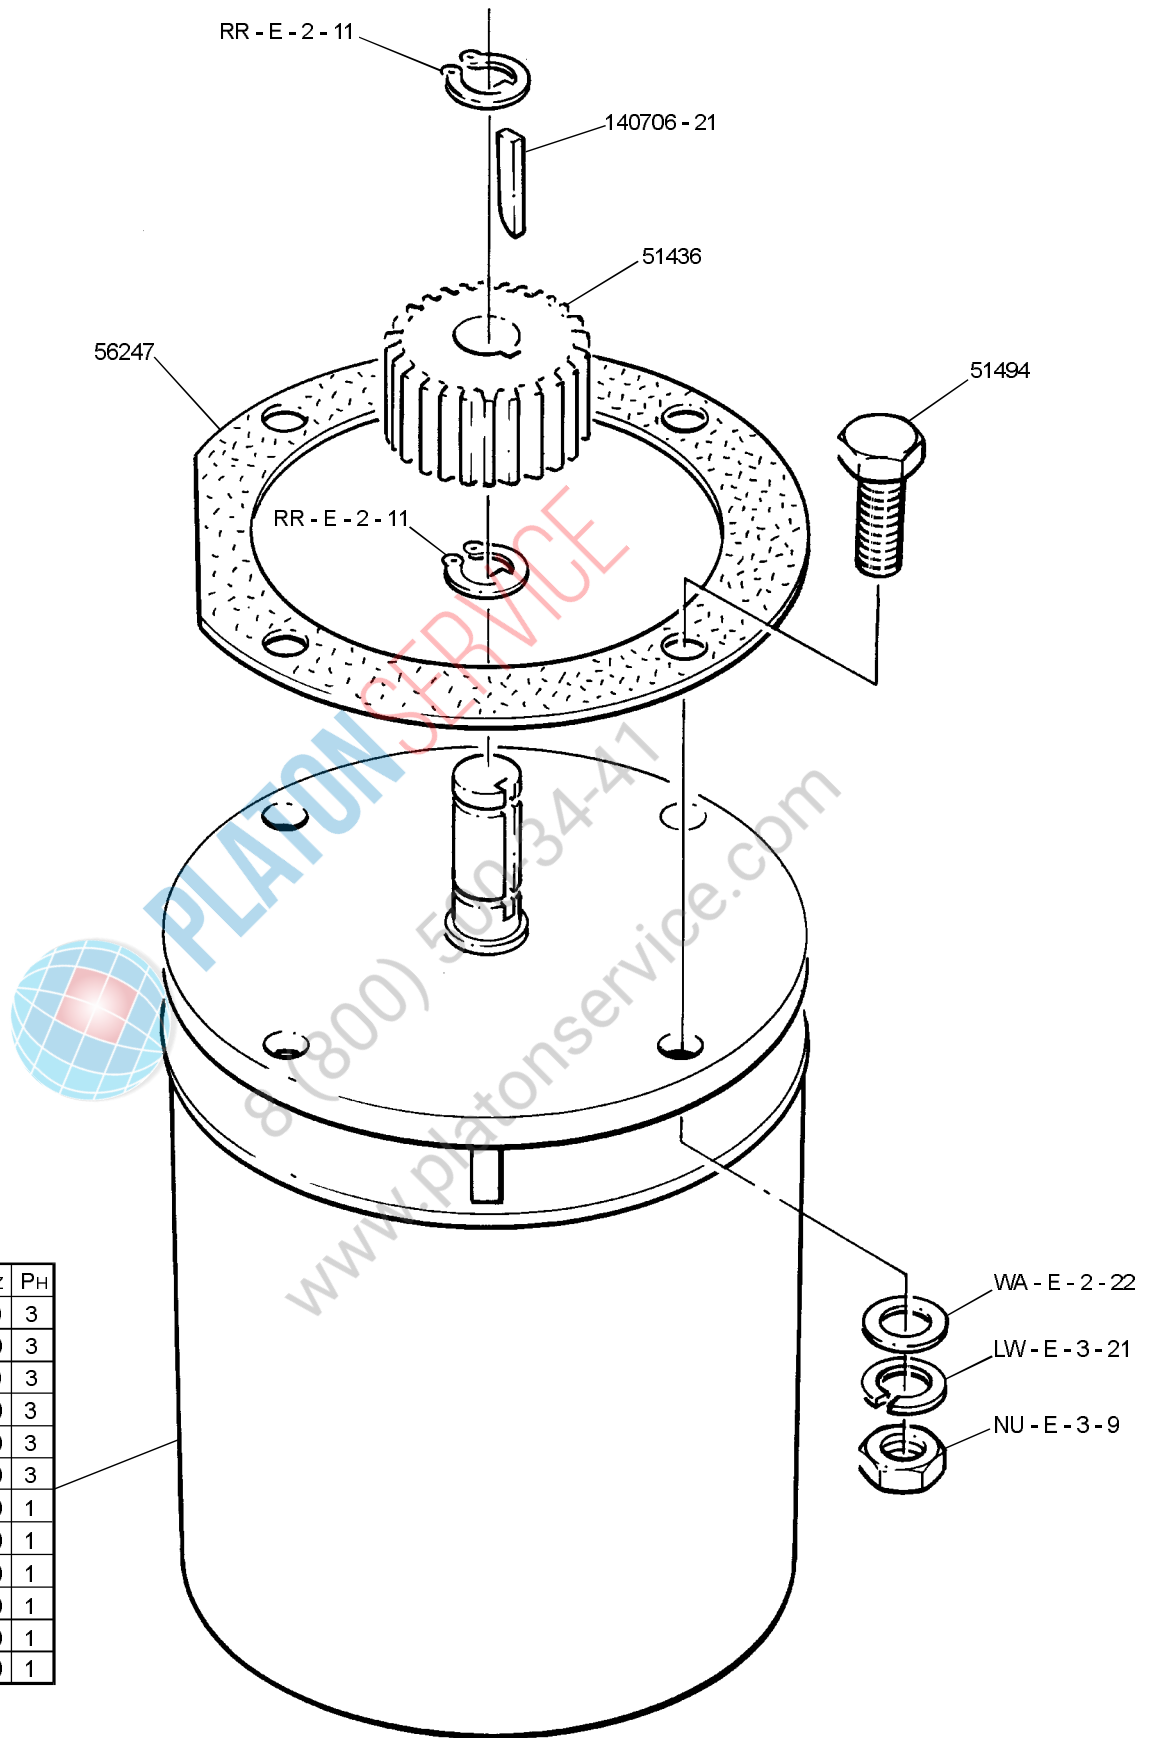

HOBART

E6128

Catalogue of Replacement Parts
Catalogue de Pieces de Rechange
Ersatzteilkatalog

CONTENTS

DESCRIPTION	PAGE
HOPPER & BASE.....	2
DOOR ASSEMBLY.....	3
DISC & DRIVE SHAFT.....	4
MOTOR.....	5
HOSE, PEEL TRAP & STARTER.....	6

56051	BRISTLE
55531 + SU - E - 9 - 2	SPLIT TOP DISC
51188	STANDARD

51293	STD
55445	SPLIT TOP
56378	BRISTLE

VERTICAL SHAFT ASSEMBLY.....142063
INCLUDES ITEMS MARKED*

SEE PAGE 7

NOTE:
WHEN REPLACING STARTERS ON NVR PEELERS PRIOR TO
SER NO 97_____ USE STARTER PART NUMBER
00-738798 + MOUNTING BRACKET 00-738801