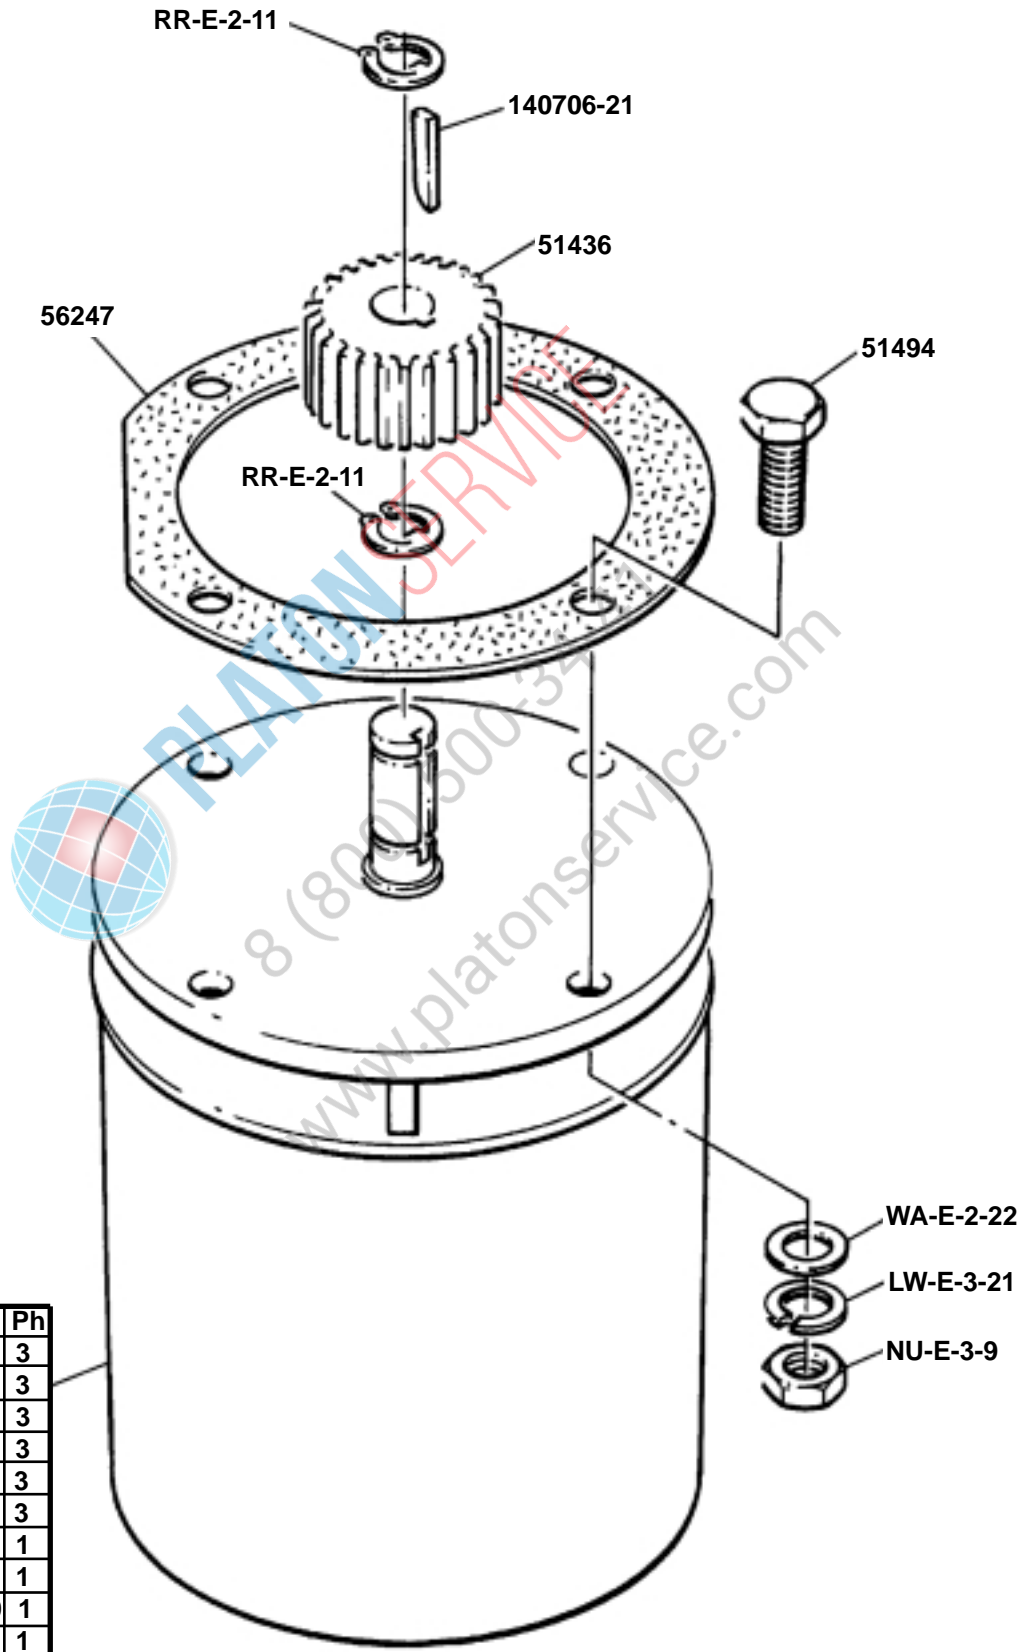

HOBART

E6128

Catalogue of Replacement Parts
Catalogue de Pieces de Rechange
Ersatzteilkatalog

CONTENTS

DESCRIPTION	PAGE
HOPPER & BASE.....	2
DOOR ASSEMBLY.....	3
DISC & DRIVE SHAFT.....	4
MOTOR.....	5
HOSE, PEEL TRAP & STARTER.....	6

PLATON SERVICE
8 (800) 500-34-41
www.platonservice.com

56051	Bristle
55531 + SU-E-9-2	Split top Disc
51188	Standard

VERTICAL SHAFT ASSEMBLY...142063
Includes Items Marked *

PT No	V	Hz	Ph
139354-1	200-346	50	3
	220-380	60	3
139354-2	220-240	50	3
	250-440	60	3
139354-3	115-220	50	3
139354-4	115-220	60	3
139355-1	220-240	50	1
139355-2	220-240	60	1
	115-	60	1
139355-3	200-220	50	1
139355-4	200-220	60	1
139355-5	110-120	50	1

143929-1	230/50/1
143929-2	400/50/3
143929-1	220/60/3
143929-1	115/60/1

LW-E-3-18

SC-E-26-10

226508-11
EPM-E-11-35
169045-2

135372

137543

137547

EPM-E-11-12
EPM-E-11-13

56051	BRISTLE
55531 + SU - E - 9 - 2	SPLIT TOP DISC
51188	STANDARD

51293	STD
55445	SPLIT TOP
56378	BRISTLE

VERTICAL SHAFT ASSEMBLY.....142063
INCLUDES ITEMS MARKED*

SEE PAGE 7

NOTE:
WHEN REPLACING STARTERS ON NVR PEELERS PRIOR TO
SER NO 97_____ USE STARTER PART NUMBER
00-738798 + MOUNTING BRACKET 00-738801