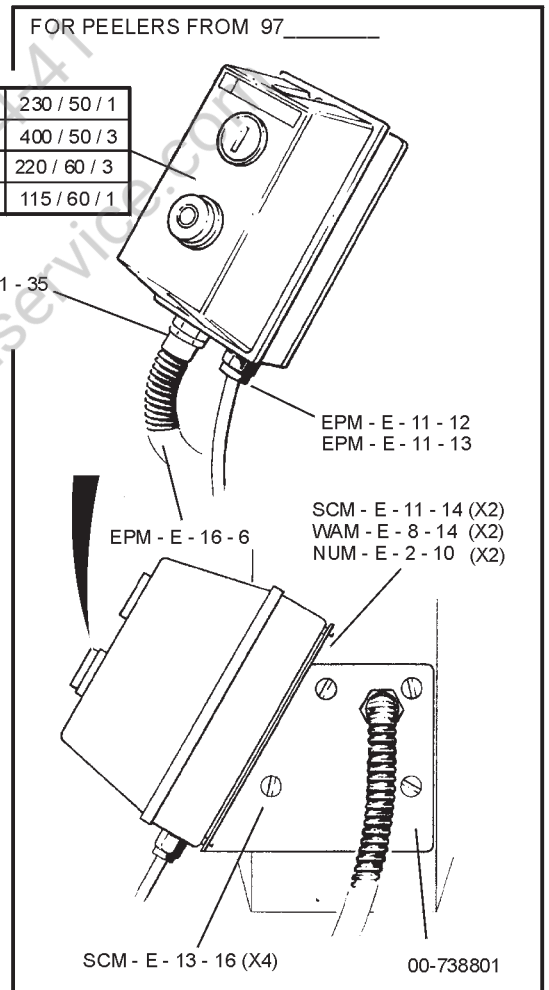

56051	BRISTLE
55531 + SU - E - 9 - 2	SPLIT TOP DISC
51188	STANDARD

51293	STD
55445	SPLIT TOP
56378	BRISTLE

VERTICAL SHAFT ASSEMBLY.....142063
INCLUDES ITEMS MARKED*

SEE PAGE 7

NOTE:
WHEN REPLACING STARTERS ON NVR PEELERS PRIOR TO
SER NO 97_____ USE STARTER PART NUMBER
00-738798 + MOUNTING BRACKET 00-738801