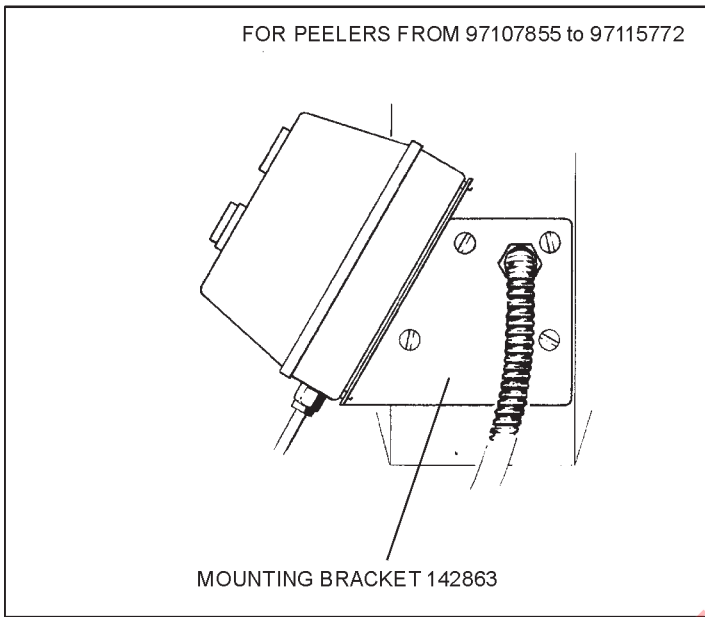

56051	BRISTLE
55531 + SU - E - 9 - 2	SPLIT TOP DISC
51188	STANDARD

51293	STD
55445	SPLIT TOP
56378	BRISTLE

VERTICAL SHAFT ASSEMBLY.....142063
INCLUDES ITEMS MARKED*

SEE PAGE 7

NOTE:
WHEN REPLACING STARTERS ON NVR PEELERS PRIOR TO
SER NO 97_____ USE STARTER PART NUMBER
00-738798 + MOUNTING BRACKET 00-738801