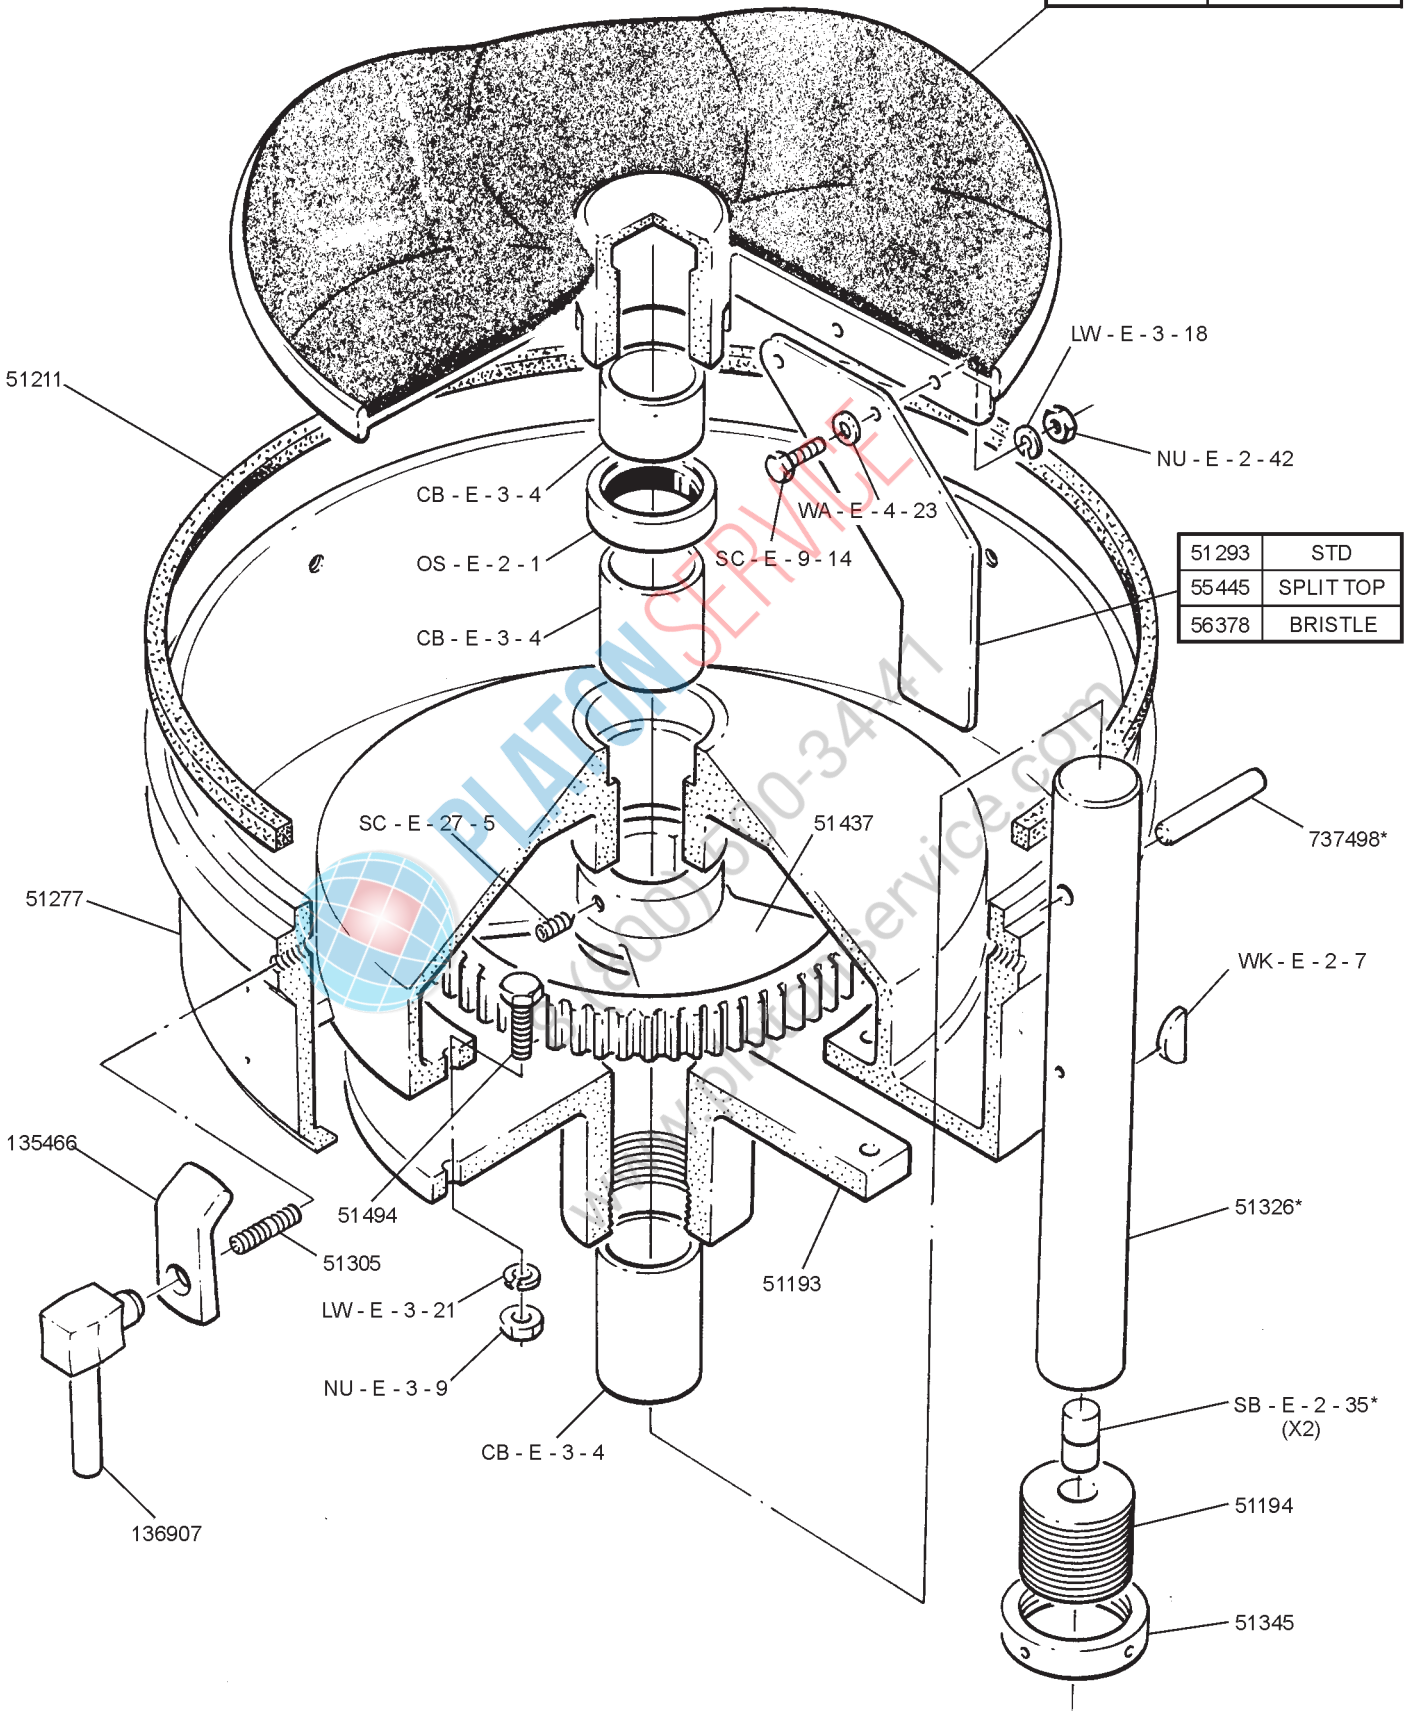

56051	BRISTLE
55531 + SU - E - 9 - 2	SPLIT TOP DISC
51188	STANDARD

51293	STD
55445	SPLIT TOP
56378	BRISTLE

VERTICAL SHAFT ASSEMBLY.....142063
INCLUDES ITEMS MARKED*

SEE PAGE 7

NOTE:
WHEN REPLACING STARTERS ON NVR PEELERS PRIOR TO
SER NO 97_____ USE STARTER PART NUMBER
00-738798 + MOUNTING BRACKET 00-738801