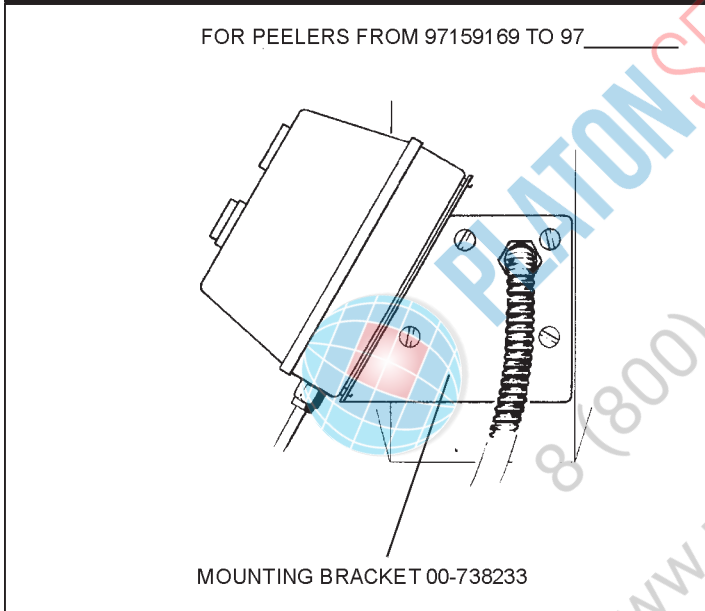

56051	BRISTLE
55531 + SU - E - 9 - 2	SPLIT TOP DISC
51188	STANDARD

51293	STD
55445	SPLIT TOP
56378	BRISTLE

VERTICAL SHAFT ASSEMBLY.....142063
INCLUDES ITEMS MARKED*

SEE PAGE 7

NOTE:
WHEN REPLACING STARTERS ON NVR PEELERS PRIOR TO
SER NO 97_____ USE STARTER PART NUMBER
00-738798 + MOUNTING BRACKET 00-738801