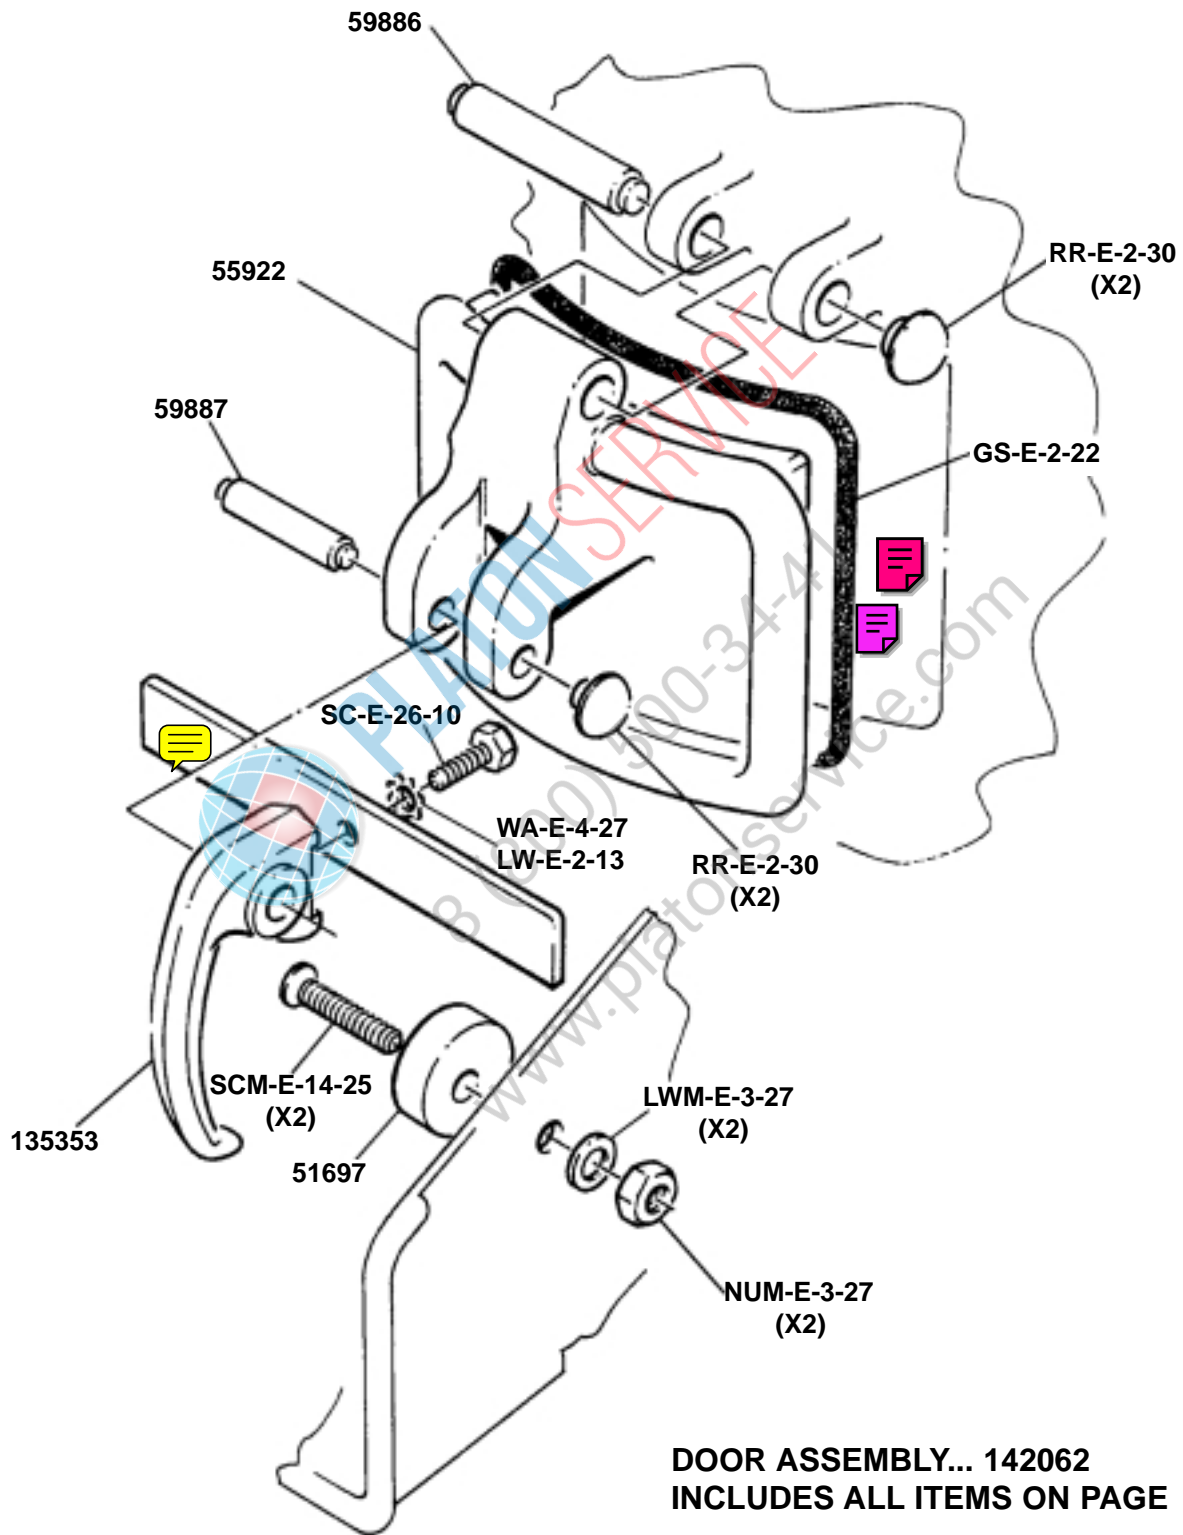

HOBART

E6128

Catalogue of Replacement Parts
Catalogue de Pieces de Rechange
Ersatzteilkatalog

CONTENTS

DESCRIPTION	PAGE
HOPPER & BASE.....	2
DOOR ASSEMBLY.....	3
DISC & DRIVE SHAFT.....	4
MOTOR.....	5
HOSE, PEEL TRAP & STARTER.....	6

PLATON SERVICE
8 (800) 500-34-41
www.platonservice.com

56051	Bristle
55531 + SU-E-9-2	Split top Disc
51188	Standard

VERTICAL SHAFT ASSEMBLY...142063
Includes Items Marked *

PT No	V	Hz	Ph
139354-1	200-346	50	3
	220-380	60	3
139354-2	220-240	50	3
	250-440	60	3
139354-3	115-220	50	3
139354-4	115-220	60	3
139355-1	220-240	50	1
139355-2	220-240	60	1
	115-	60	1
139355-3	200-220	50	1
139355-4	200-220	60	1
139355-5	110-120	50	1

143929-1	230/50/1
143929-2	400/50/3
143929-1	220/60/3
143929-1	115/60/1

LW-E-3-18

SC-E-26-10

226508-11
EPM-E-11-35
169045-2

135372

137543

137547

EPM-E-11-12
EPM-E-11-13

CONTENTS

	Page
Hopper & Base.....	2
Door Assembly.....	3
Disc & Drive Shaft.....	4
Motor.....	5
Hose, Peel Trap & Starter.....	6
Starter.....	7

PLATON SERVICE
8 (800) 500-34-47
www.platonservice.com

DOOR ASSEMBLY.....142062
INCLUDES ITEMS MARKED*