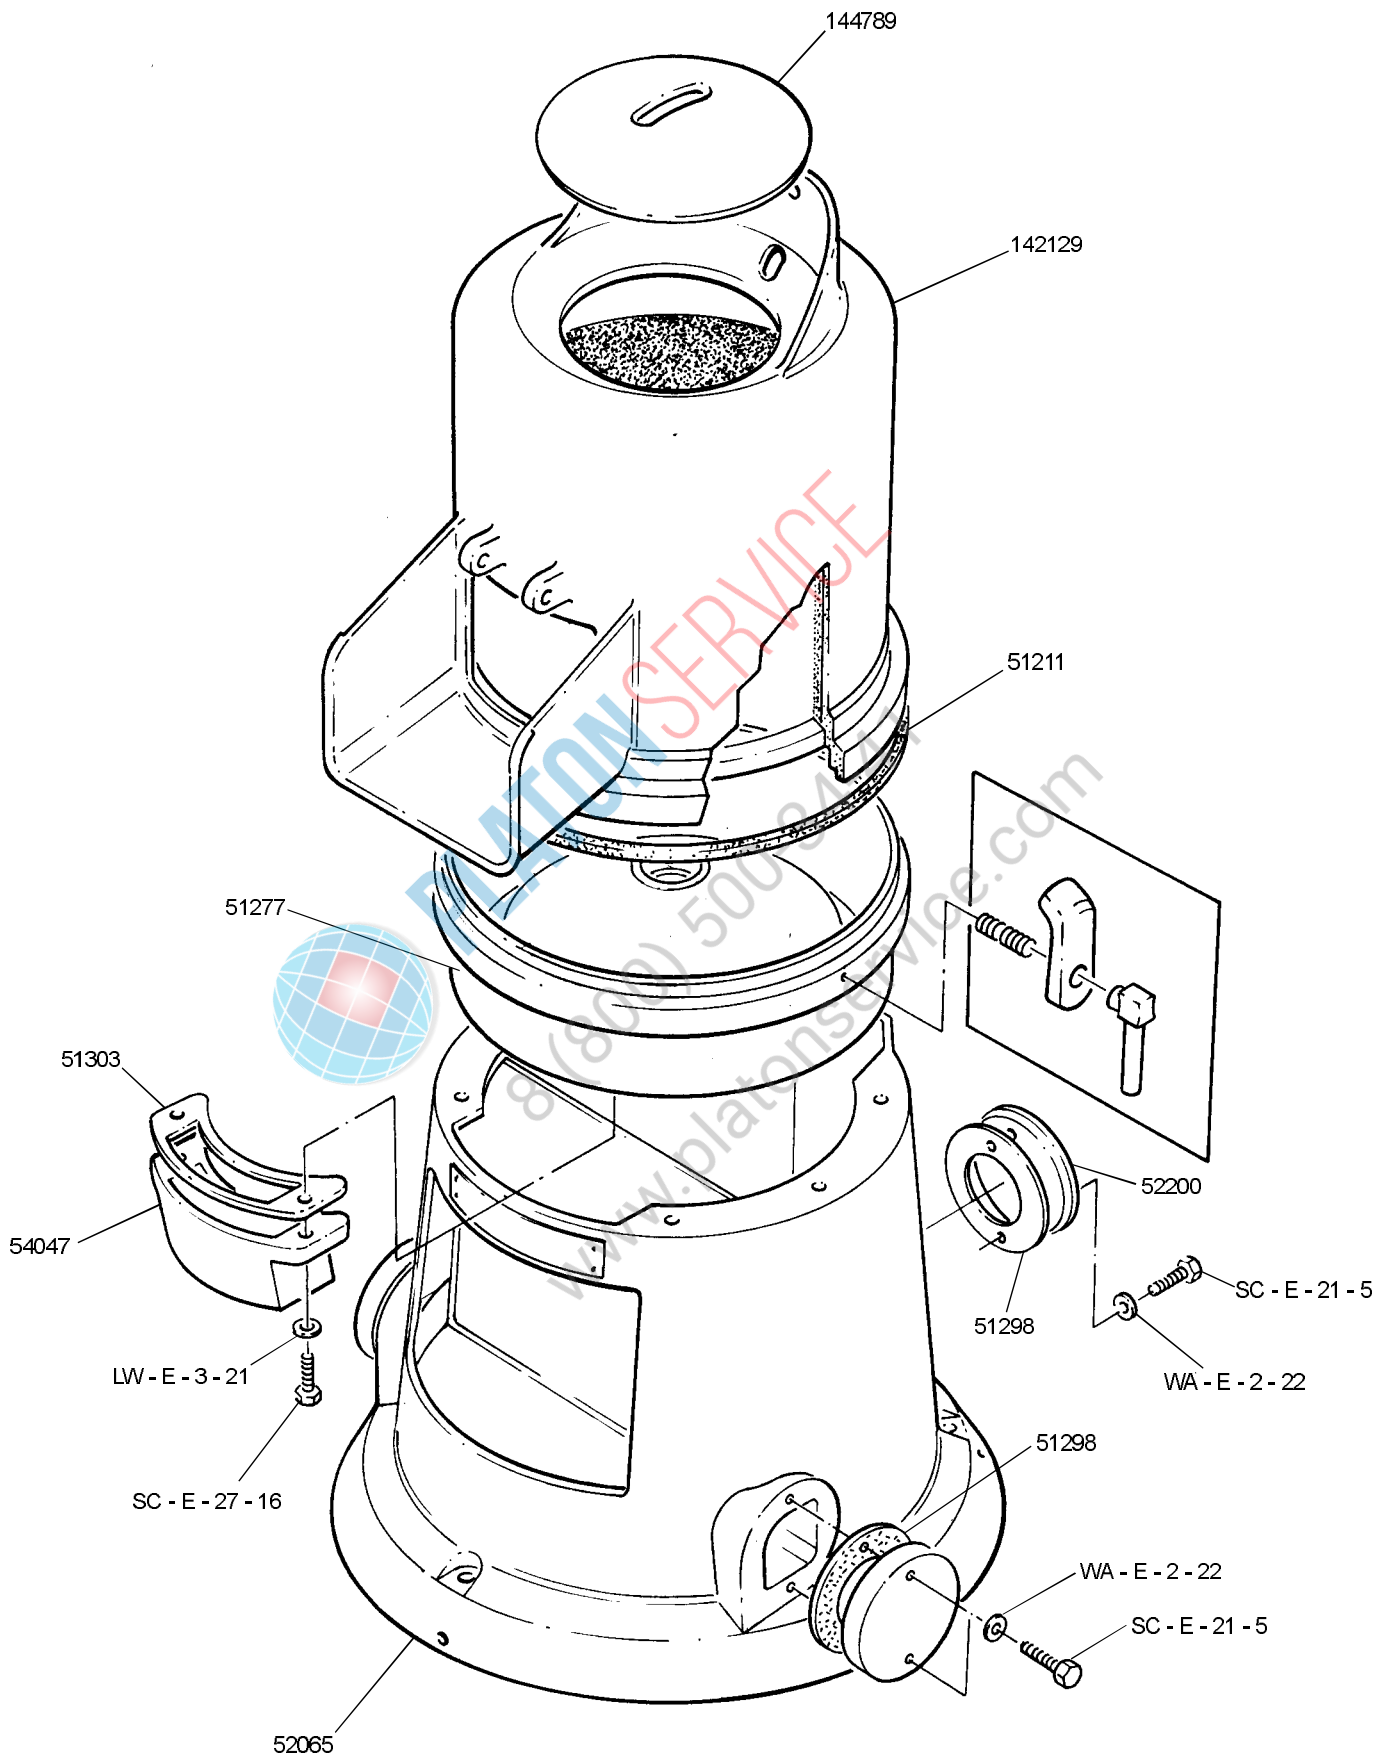

CONTENTS

	Page
Hopper & Base.....	2
Door Assembly.....	3
Disc & Drive Shaft.....	4
Motor.....	5
Hose, Peel Trap & Starter.....	6
Starter.....	7

PLATON SERVICE
8 (800) 500-34-47
www.platonservice.com