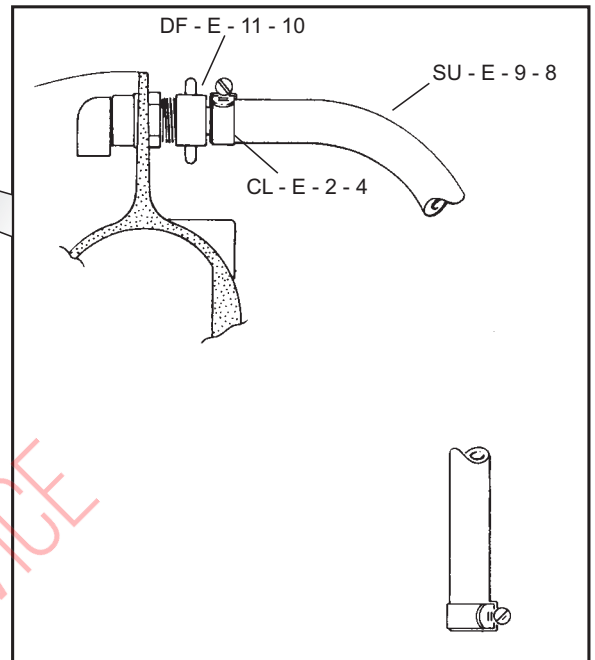

CONTENTS

	Page
Hopper & Base.....	2
Door Assembly.....	3
Disc & Drive Shaft.....	4
Motor.....	5
Hose, Peel Trap & Starter.....	6
Starter.....	7

PLATON SERVICE
8 (800) 500-34-47
www.platonservice.com

DOOR ASSEMBLY.....142062
INCLUDES ITEMS MARKED*

56051	BRISTLE
55531 + SU - E - 9 - 2	SPLIT TOP DISC
51188	STANDARD

51293	STD
55445	SPLIT TOP
56378	BRISTLE

VERTICAL SHAFT ASSEMBLY.....142063
INCLUDES ITEMS MARKED*

SEE PAGE 7

NOTE:
WHEN REPLACING STARTERS ON NVR PEELERS PRIOR TO
SER NO 97_____ USE STARTER PART NUMBER
00-738798 + MOUNTING BRACKET 00-738801