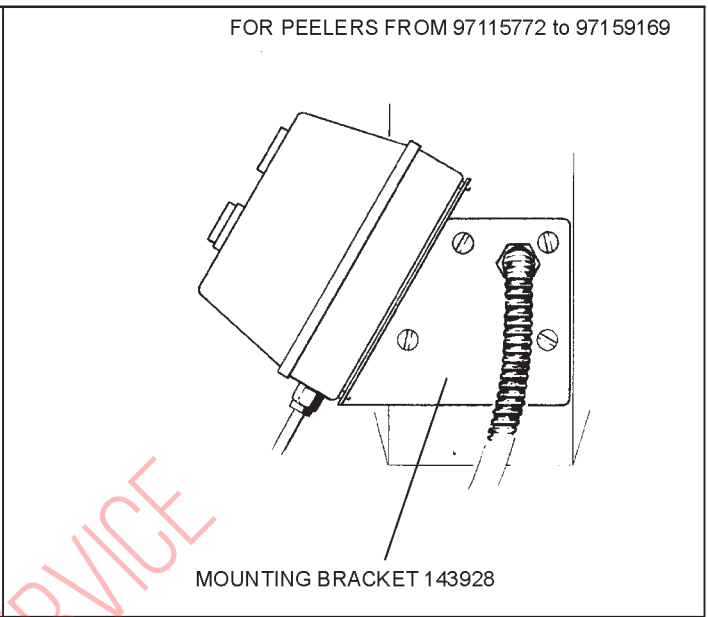

56051	BRISTLE
55531 + SU - E - 9 - 2	SPLIT TOP DISC
51188	STANDARD

51293	STD
55445	SPLIT TOP
56378	BRISTLE

VERTICAL SHAFT ASSEMBLY.....142063
INCLUDES ITEMS MARKED*

SEE PAGE 7

NOTE:
WHEN REPLACING STARTERS ON NVR PEELERS PRIOR TO
SER NO 97_____ USE STARTER PART NUMBER
00-738798 + MOUNTING BRACKET 00-738801